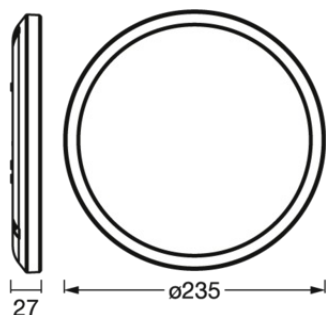

TECHNICAL DATA

Electrical data

| | |
|--|-------------|
| Nominal wattage | 19.00 W |
| Nominal voltage | 220...240 V |
| Mains frequency | 50...60 Hz |
| Nominal current | 70.000 mA |
| Inrush current | 15 A |
| Inrush current time T_{h50} | 300 μ s |
| Max. no. of lum. on circuit break. B16 A | 15 |
| Max. no. of lum. on circuit break. C16 A | 24 |
| Power factor λ | > 0.90 |
| Total harmonic distortion | < 30 % |
| Protection class | II |

Photometrical data

| | |
|--|---------------------|
| Luminous flux | 1070 lm |
| Total luminous flux of contained light sources | 1790 lm |
| Luminous efficacy | 56 lm/W |
| Color temperature | 2700...6500 K |
| Light color (designation) | Tunable White / RGB |
| Color rendering index Ra | \geq 80 |
| Standard deviation of color matching | \leq 6 sdcM |
| Flickering metric (Pst LM) | - |
| Stroboscope effect metric (SVM) | - |
| Photobiological safety group acc. to EN62778 | RG0 |
| Photobiological safety group acc. to EN62471 | RG0 |
| Beam angle | 110 ° |
| UGR | < 25 |

Dimensions & Weight

| | |
|----------------|-----------|
| Diameter | 235.00 mm |
| Height | 27.00 mm |
| Product weight | 460.00 g |

Materials & Colors

| | |
|--|---------|
| Product color | Black |
| Housing color | Black |
| Body material | Plastic |
| Glow Wire Test according to IEC 60695-2-12 | 650 °C |
| Mercury content | 0.0 mg |

LOGISTICAL DATA

| Product code | Packaging unit (Pieces/Unit) | Dimensions (length x width x height) | Gross weight | Volume |
|---------------|------------------------------|--------------------------------------|--------------|-----------------------|
| 4058075752788 | Folding box 1 | 52 mm x 241 mm x 263 mm | 547.00 g | 3.30 dm ³ |
| 4058075752795 | Shipping box 5 | 275 mm x 252 mm x 279 mm | 3175.00 g | 19.33 dm ³ |